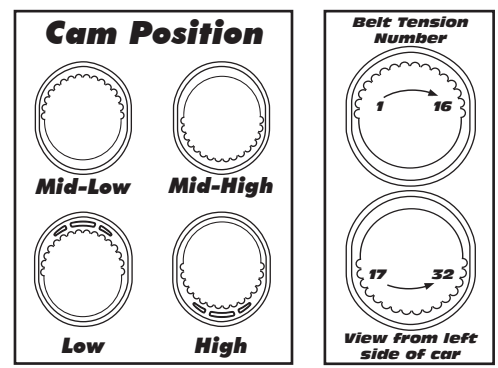

Front	Alignment	Rear
	Ride Height	
	Camber	
	Caster	N/A
N/A	Rear Hub Toe	
	Toe (Total)	
	Hex Width & Shims	
	Wheelbase	
	Steering Rack Ball & Shims	N/A
	Steering Block Position	N/A
	Steering Block Ball & Shims	N/A

Notes:

Suspension Geometry	
	Shock Position
	Camber Link Position
	Inner Ball & Shims
	Outer Ball & Shims
	Outer Arm Mount Insert
	Outer Mount Shims
	Inner Arm Mount Insert
	Inner Mount Shims
	Droop
	Anti-Roll Bar

Notes:

Shocks	
	Oil
	Piston
	Rebound
	Spring

Notes:

Differentials	
	Type
	Setting
	Cam Position
	Belt Tension Number

Notes:

Tires	
	Type
	Tire Diameter
	Insert & Wheel
	Additive & Amount

Notes:

Chassis	
	Chassis:
	Top Plate:
	Notes:

Motor	Gearing
	/
Notes:	Notes:

Transmitter		Speed Control	
Turning Circle:		E.S.C. Type:	
Steering Expo:		E.S.C. Settings:	
Brake E.P. :		Software Version:	
Throttle Expo:		Notes:	
Battery Placement		Body & Wing	
Notes:		Notes:	